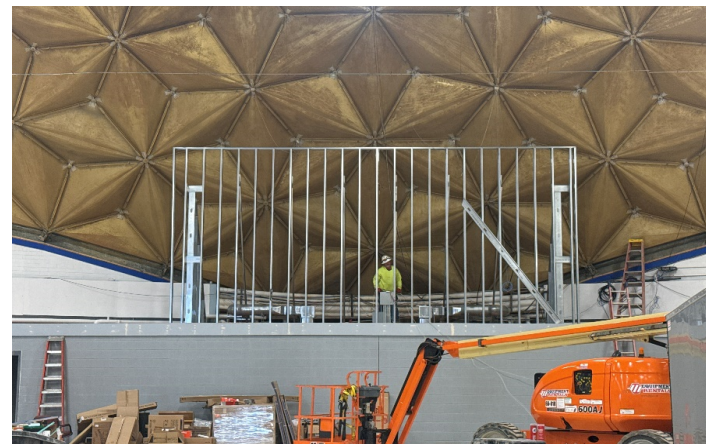

Ogdensburg City School District  
Capital Improvements Project Report  
Monthly Report - April 2026

Dome Hockey Locker Room

Dome Hockey Locker Room

Dome Hockey Locker Room Toilet Room

Dome Football Locker Room

Dome Scoreboard Framing

Fuel Island at New Transportation Facility

Interior Wall Construction at New Transportation Facility

Second Floor Deck Framing at Transportation Facility

Construction of Office Space at Transportation Facility